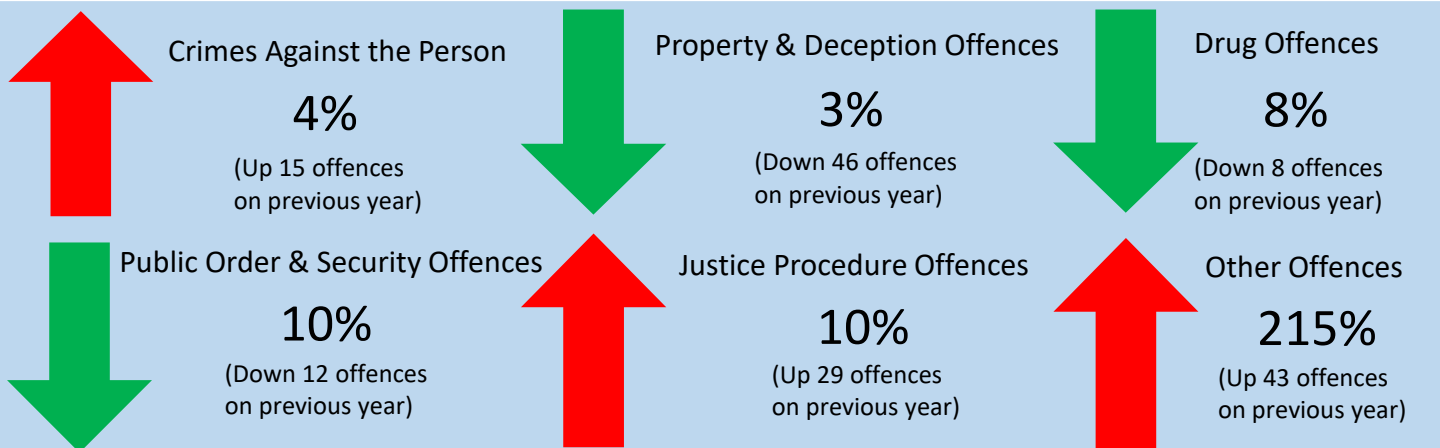

Crime Statistics - Bellarine

October 2019 - September 2020

Statistics include postcodes: 3222, 3223, 3224, 3225, 3226, 3227

Criminal offences in the Bellarine have increased by:

Offence count by postcode
(October 2017 - September 2020)