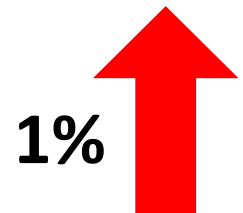

Crime Statistics - Bellarine

October 2019 - September 2020

Statistics include postcodes: 3222, 3223, 3224, 3225, 3226, 3227

Criminal offences in the Bellarine have increased by:

Offence count by postcode
(October 2017 - September 2020)