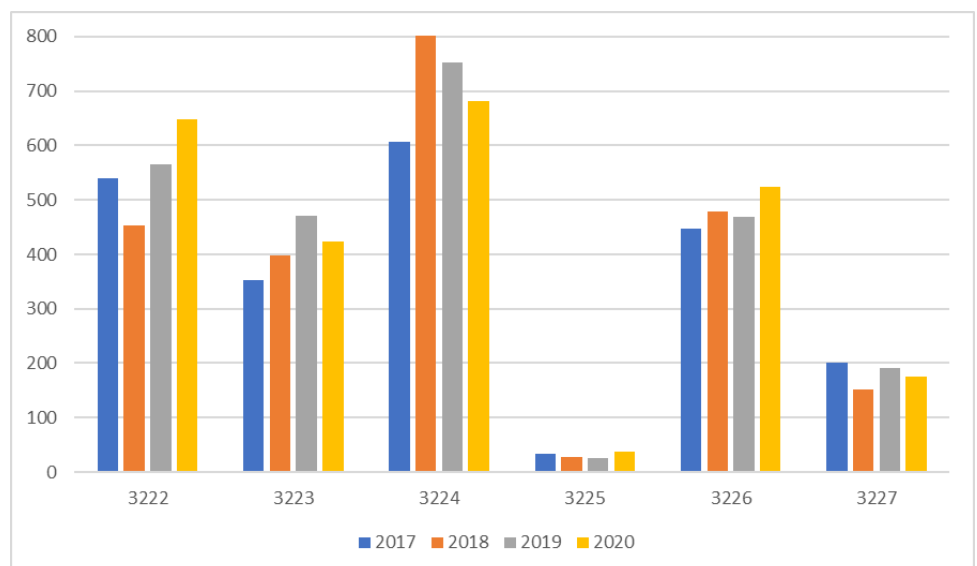

Crime Statistics - Bellarine

October 2019 - September 2020

Statistics include postcodes: 3222, 3223, 3224, 3225, 3226, 3227

Criminal offences in the Bellarine have increased by:

Offence count by postcode
(October 2017 - September 2020)