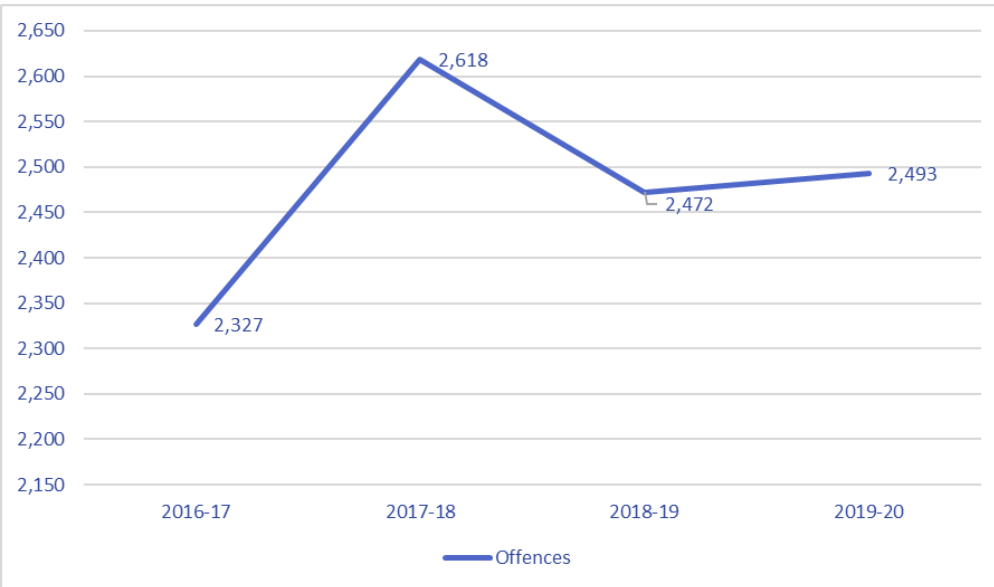

Crime Statistics - Bellarine

October 2019 - September 2020

Statistics include postcodes: 3222, 3223, 3224, 3225, 3226, 3227

Criminal offences in the Bellarine have increased by:

Offence count by postcode
(October 2017 - September 2020)